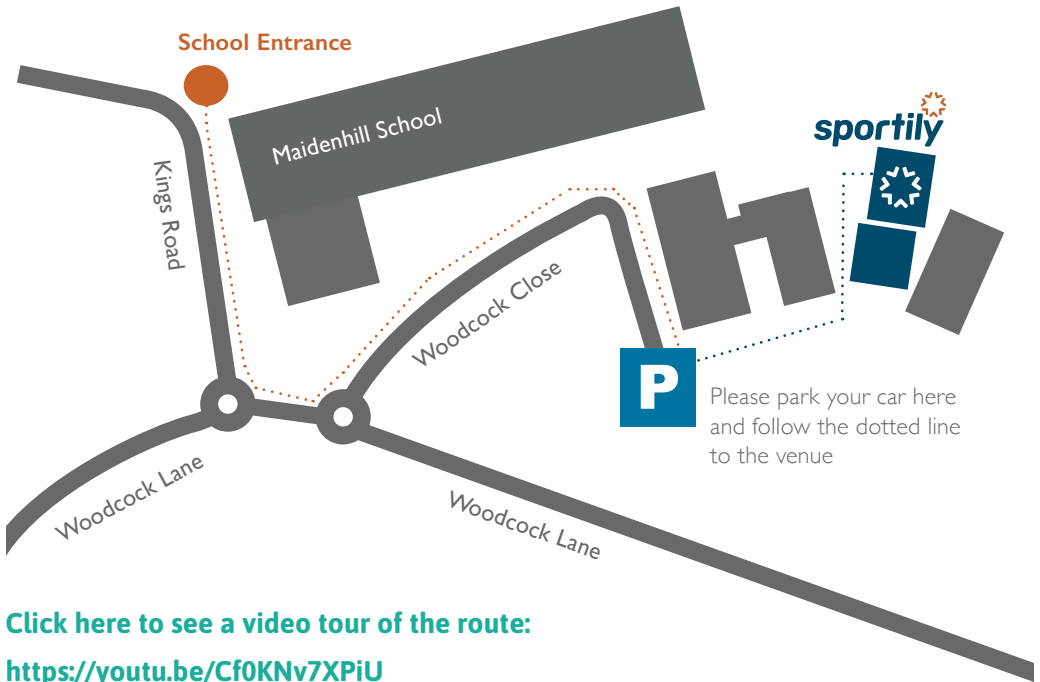

HOW TO FIND US

Click here to see a video tour of the route:

<https://youtu.be/Cf0KNv7XPIU>

sportily

Maidenhill School Sports Centre, Woodcock Close, GL10 2HA

For assistance, please contact; rob.french@sportily.org.uk 07949 112145